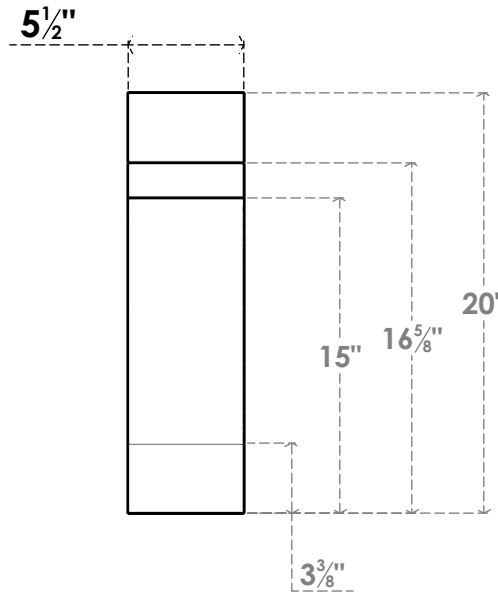

ITEM NUMBER: BRCPC055X08000X20000MRC

5 1/2"W X 8"D X 20"H MERCED ARCHITECTURAL GRADE PVC CLOSED KNEE BRACE

SIDE PROFILE

FRONT PROFILE

ISOMETRIC

EKENA MILLWORK
2300 WEST MAIN ST.
CLARKSVILLE, TX 75426
TOLL FREE: 866-607-0453
WWW.EKENAMILLWORK.COM

NOTES

1. INSTALLATION TO BE COMPLETED IN ACCORDANCE WITH MANUFACTURER'S SPECIFICATIONS.
2. DRAWING MAY NOT BE TO SCALE
3. THIS DRAWING IS INTENDED FOR DESIGN AND PLANNING PURPOSES ONLY.
4. ALL INFORMATION CONTAINED HEREIN WAS CURRENT AT THE TIME OF DEVELOPMENT BUT MUST BE REVIEWED AND APPROVED BY THE PRODUCT MANUFACTURER TO BE CONSIDERED ACCURATE.
5. ARCHITECTURAL GRADE PVC PRODUCTS ARE MADE FROM EXPANDED CELLULAR PVC AND COME NATURALLY WHITE BUT MAY BE PAINTED