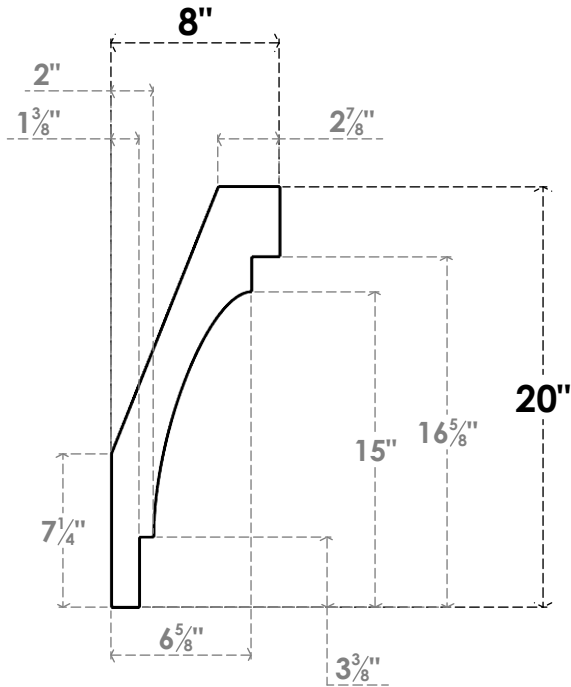

ITEM NUMBER: BRCPC055X08000X20000MRC

5 1/2"W X 8"D X 20"H MERCED ARCHITECTURAL GRADE PVC CLOSED KNEE BRACE

SIDE PROFILE

FRONT PROFILE

ISOMETRIC

EKENA MILLWORK
2300 WEST MAIN ST.
CLARKSVILLE, TX 75426
TOLL FREE: 866-607-0453
WWW.EKENAMILLWORK.COM

NOTES

1. INSTALLATION TO BE COMPLETED IN ACCORDANCE WITH MANUFACTURER'S SPECIFICATIONS.
2. DRAWING MAY NOT BE TO SCALE
3. THIS DRAWING IS INTENDED FOR DESIGN AND PLANNING PURPOSES ONLY.
4. ALL INFORMATION CONTAINED HEREIN WAS CURRENT AT THE TIME OF DEVELOPMENT BUT MUST BE REVIEWED AND APPROVED BY THE PRODUCT MANUFACTURER TO BE CONSIDERED ACCURATE.
5. ARCHITECTURAL GRADE PVC PRODUCTS ARE MADE FROM EXPANDED CELLULAR PVC AND COME NATURALLY WHITE BUT MAY BE PAINTED